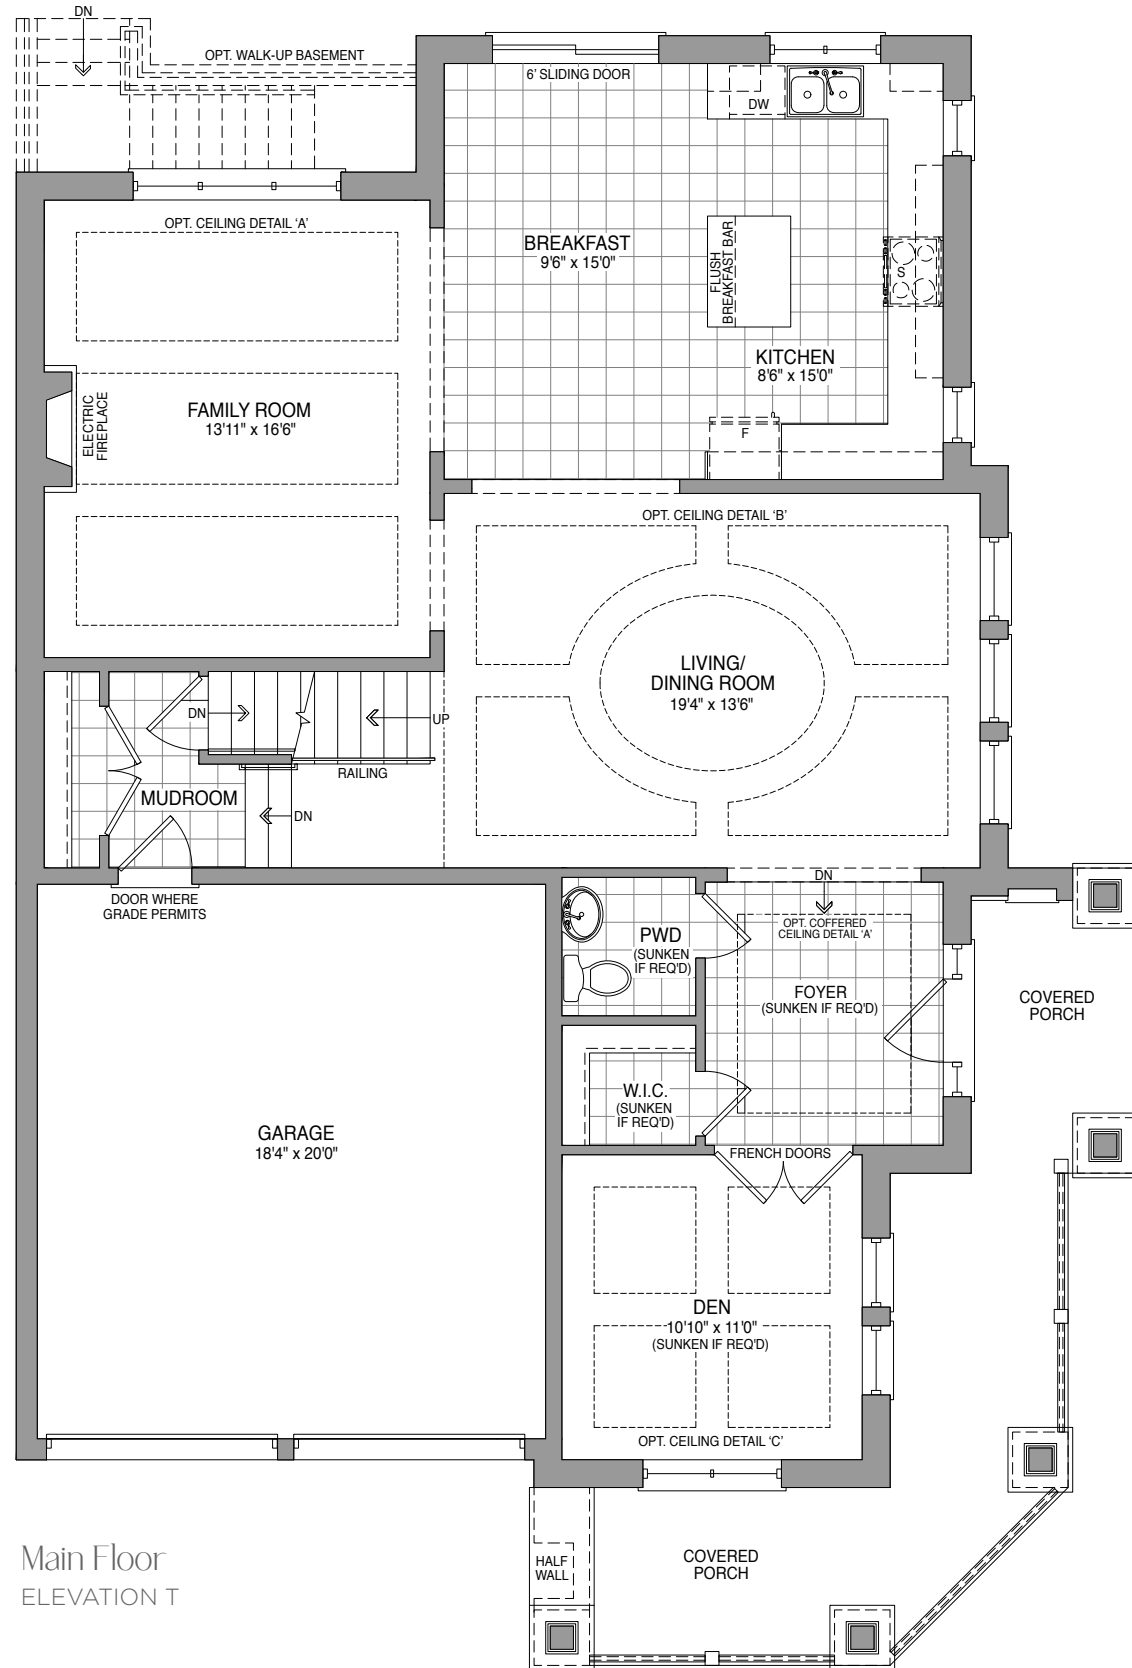

# 38-04

2,997 SQ. FT. Elevation T

Elevation T

# 38-04

Elevation T

2,997 SQ. FT.

Actual usable floor space may vary from the stated floor area. Dimensions, plans, specifications and architectural detailing are subject to change without notice. All renderings and landscaping are artist's concept. E. & O. E.