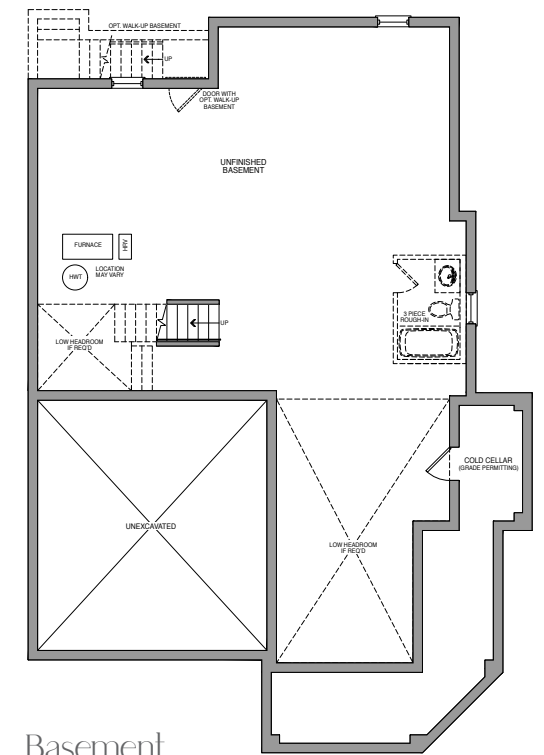

# 38-04

2,997 SQ. FT. Elevation T

Elevation T

# 38-04

Elevation T

2,997 SQ. FT.

Actual usable floor space may vary from the stated floor area. Dimensions, plans, specifications and architectural detailing are subject to change without notice. All renderings and landscaping are artist's concept. E. & O. E.