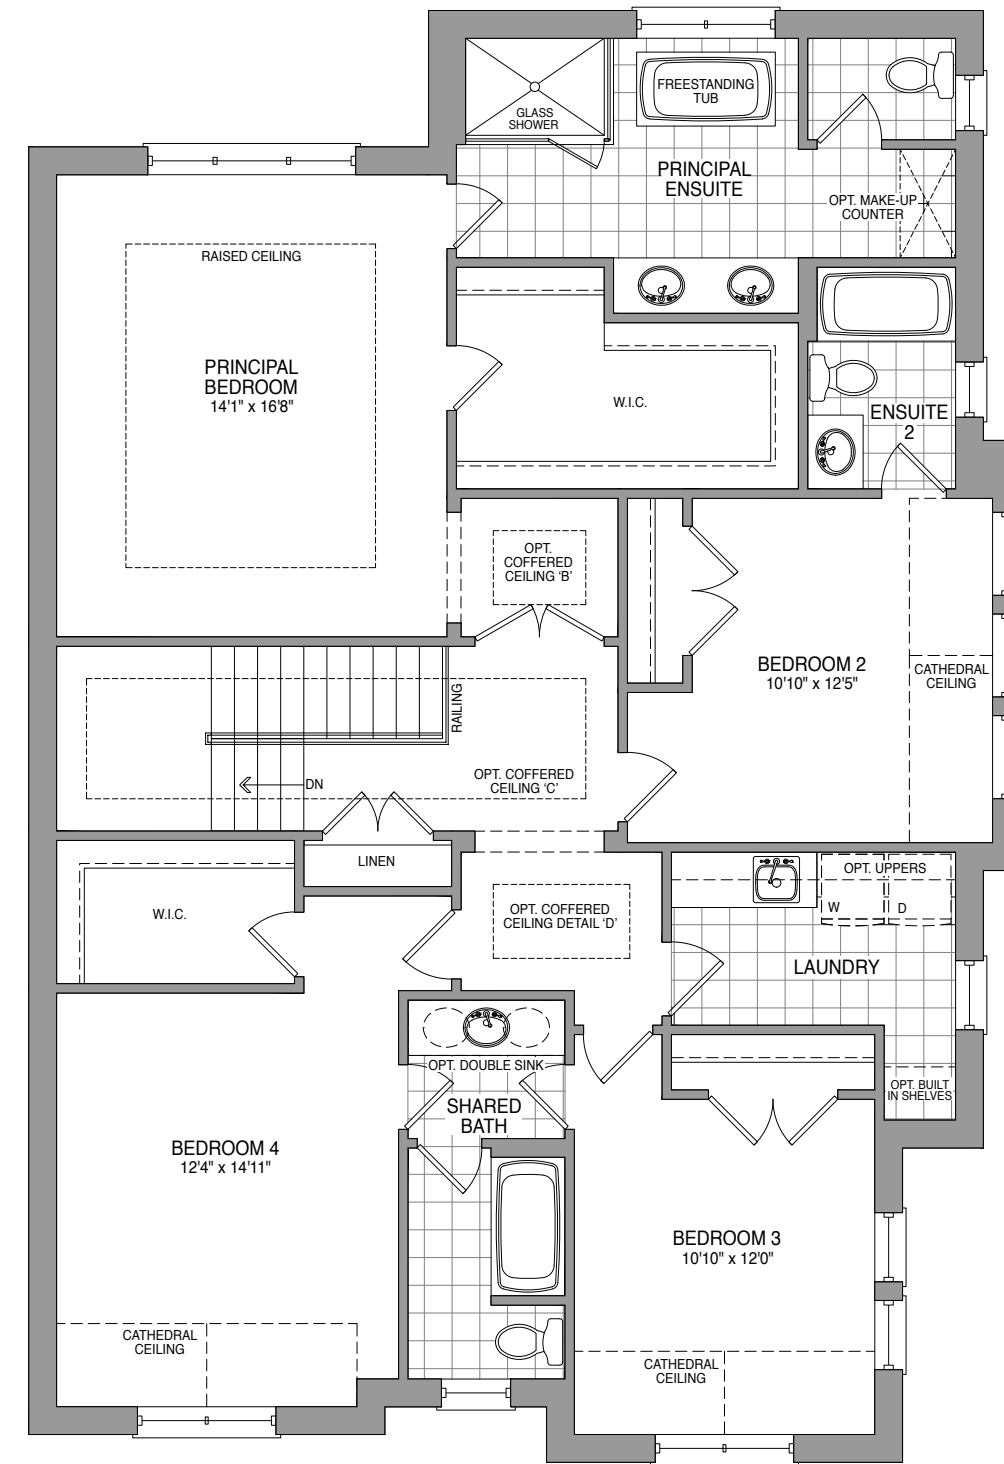

# 38-04

2,997 SQ. FT. Elevation T

Elevation T

# 38-04

Elevation T

2,997 SQ. FT.

Actual usable floor space may vary from the stated floor area. Dimensions, plans, specifications and architectural detailing are subject to change without notice. All renderings and landscaping are artist's concept. E. & O. E.