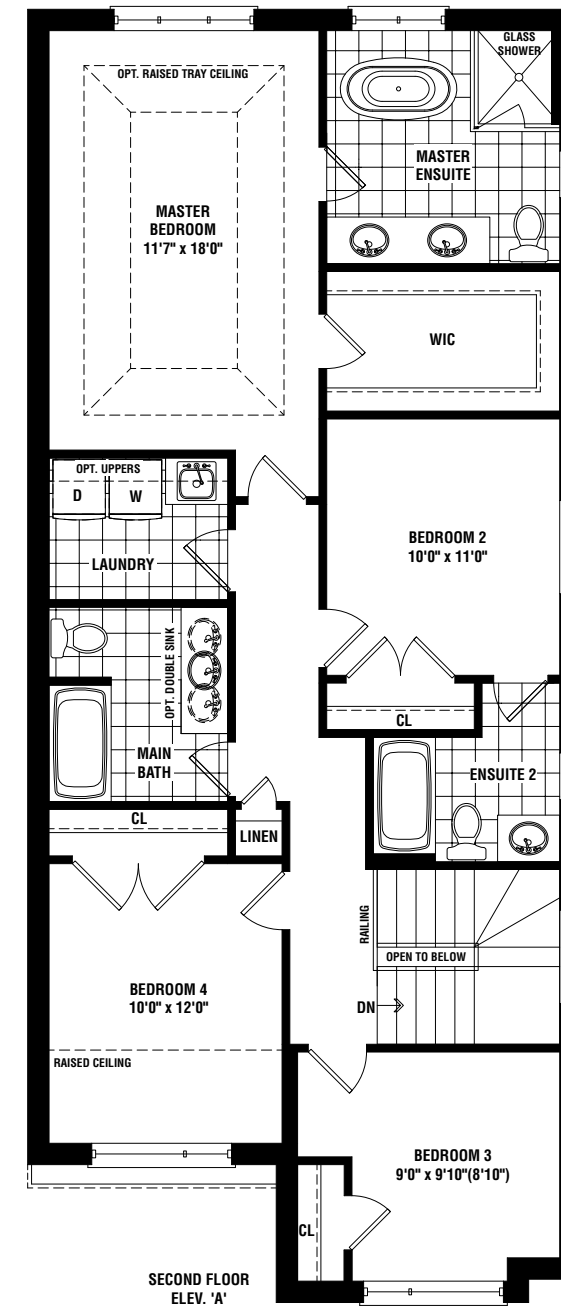

# the kennedy.

Elevation A | 2300 Square Feet  
 Elevation B | 2305 Square Feet  
 Elevation C | 2300 Square Feet

**WITH OPT. GROUND FLOOR:**  
 Elevation A | 2290 Square Feet  
 Elevation B | 2290 Square Feet  
 Elevation C | 2285 Square Feet

SINGLE CAR GARAGE DETACHED

## Floor Plan Options