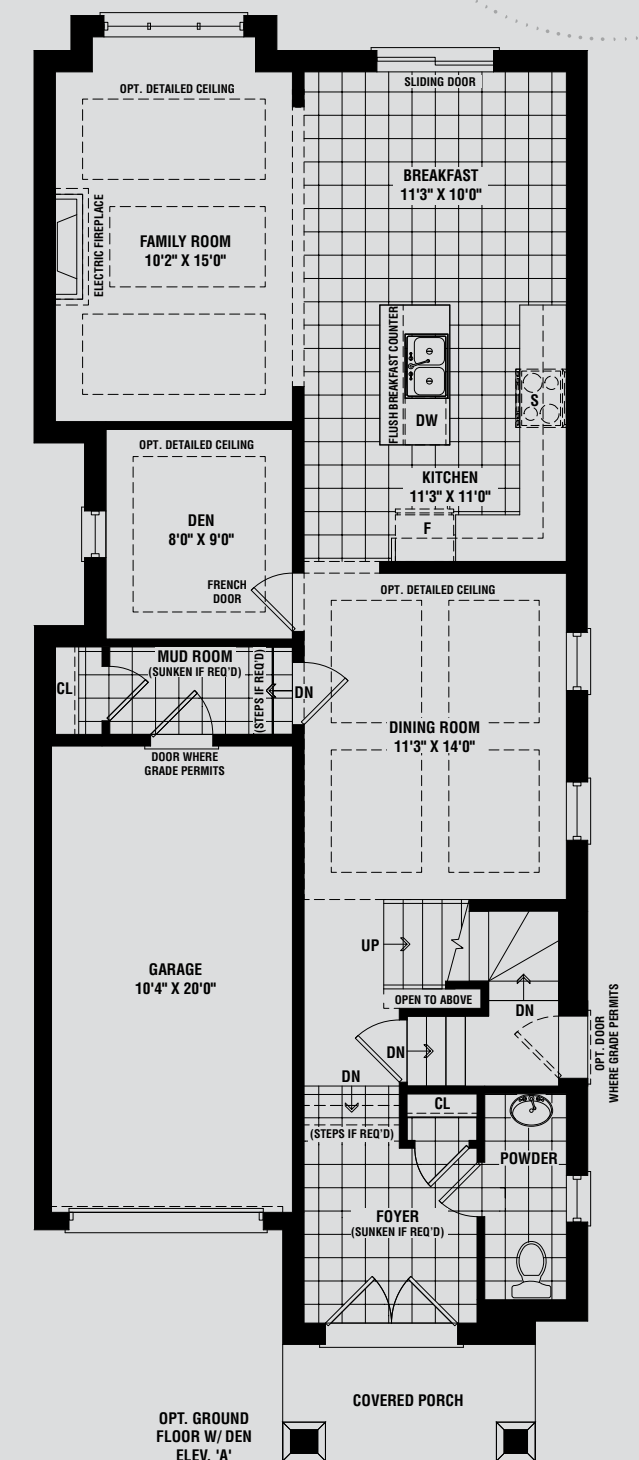

# the kennedy.

Elevation A | 2300 Square Feet  
 Elevation B | 2305 Square Feet  
 Elevation C | 2300 Square Feet

**WITH OPT. GROUND FLOOR:**  
 Elevation A | 2290 Square Feet  
 Elevation B | 2290 Square Feet  
 Elevation C | 2285 Square Feet

SINGLE CAR GARAGE DETACHED

## Floor Plan Options