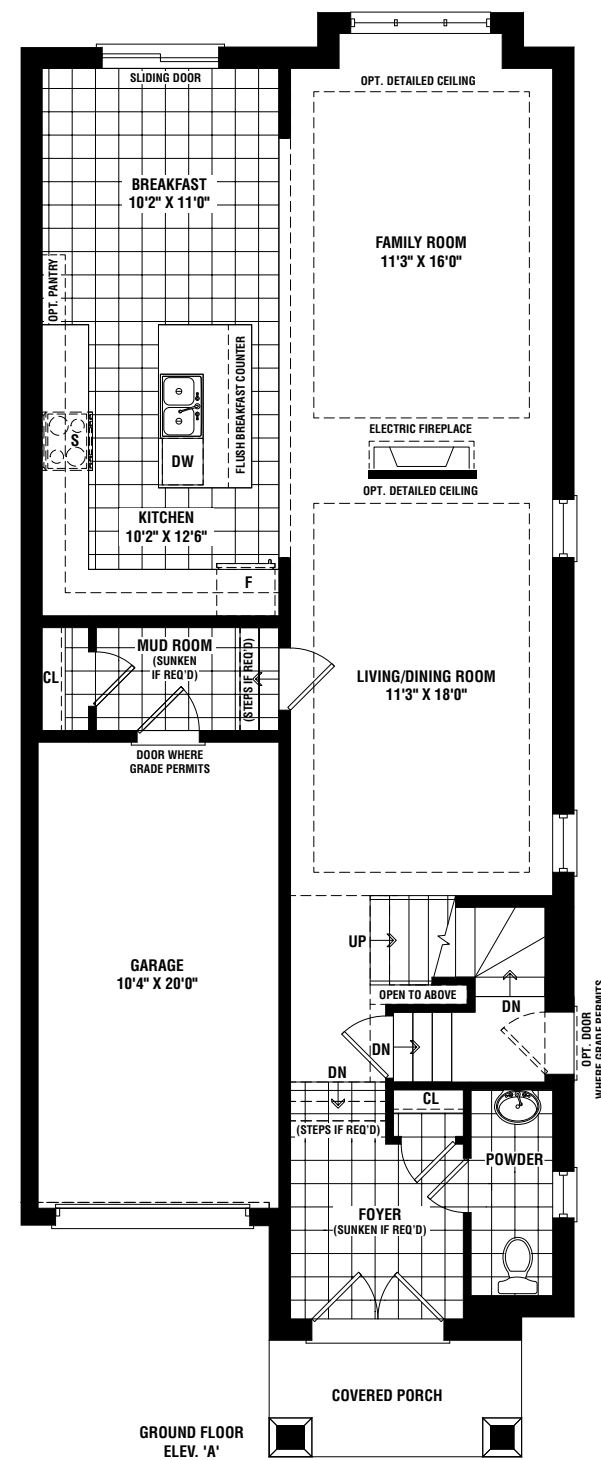

# the kennedy.

Elevation A | 2300 Square Feet  
 Elevation B | 2305 Square Feet  
 Elevation C | 2300 Square Feet

**WITH OPT. GROUND FLOOR:**  
 Elevation A | 2290 Square Feet  
 Elevation B | 2290 Square Feet  
 Elevation C | 2285 Square Feet

SINGLE CAR GARAGE DETACHED

## Floor Plan Options