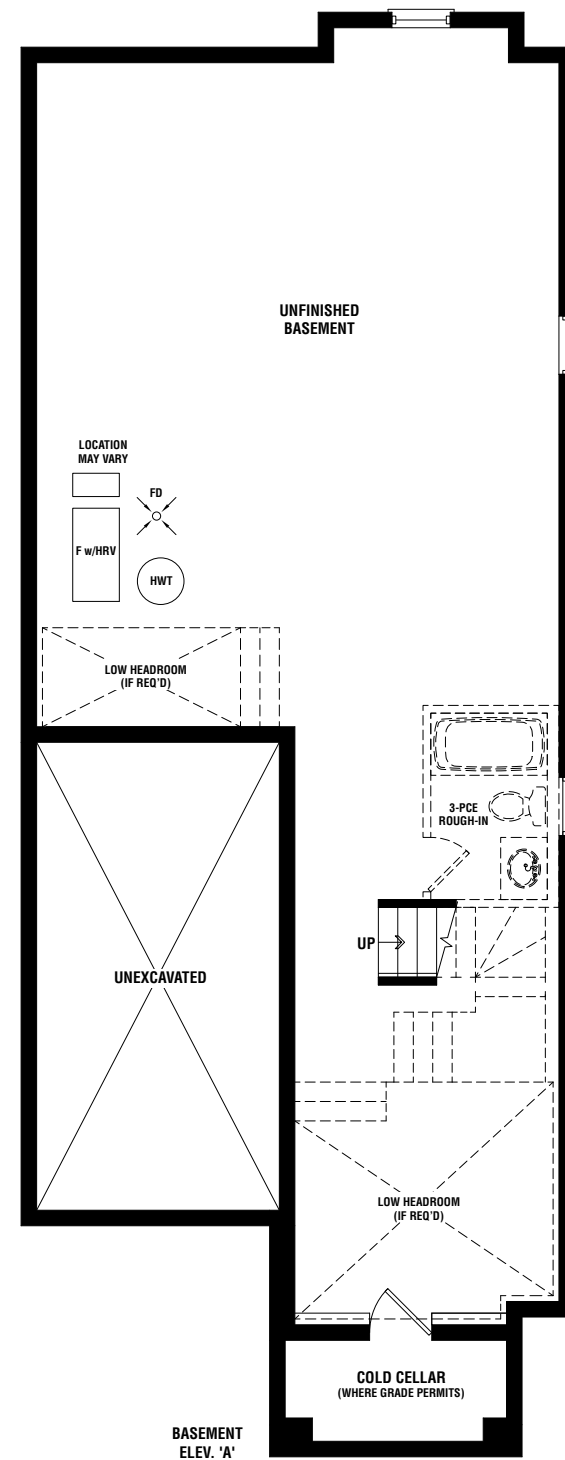

# the kennedy.

Elevation A | 2300 Square Feet  
 Elevation B | 2305 Square Feet  
 Elevation C | 2300 Square Feet

**WITH OPT. GROUND FLOOR:**  
 Elevation A | 2290 Square Feet  
 Elevation B | 2290 Square Feet  
 Elevation C | 2285 Square Feet

SINGLE CAR GARAGE DETACHED

## Floor Plan Options