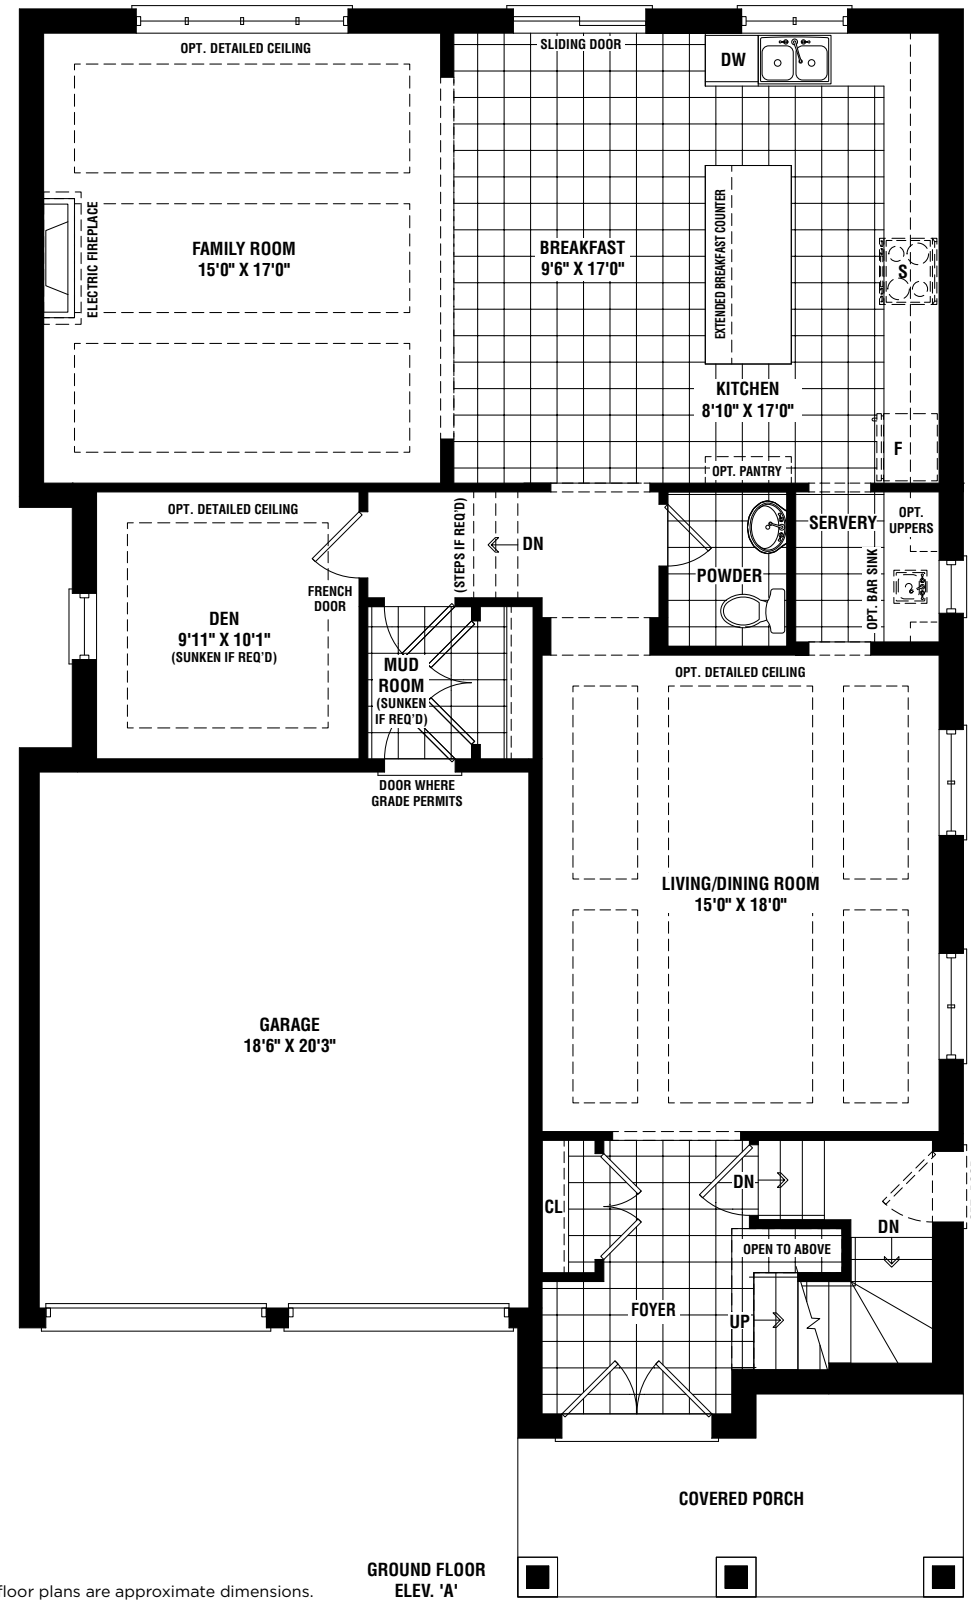

the queen.

Elevation A | 3220 Square Feet
 Elevation B | 3220 Square Feet
 Elevation C | 3215 Square Feet

DOUBLE CAR GARAGE DETACHED

Materials, specifications and floor plans are subject to change without notice. All renderings are artist's conceptions. All floor plans are approximate dimensions. Actual usable floor space may vary from the stated floor area. E. & O.E.
 4205