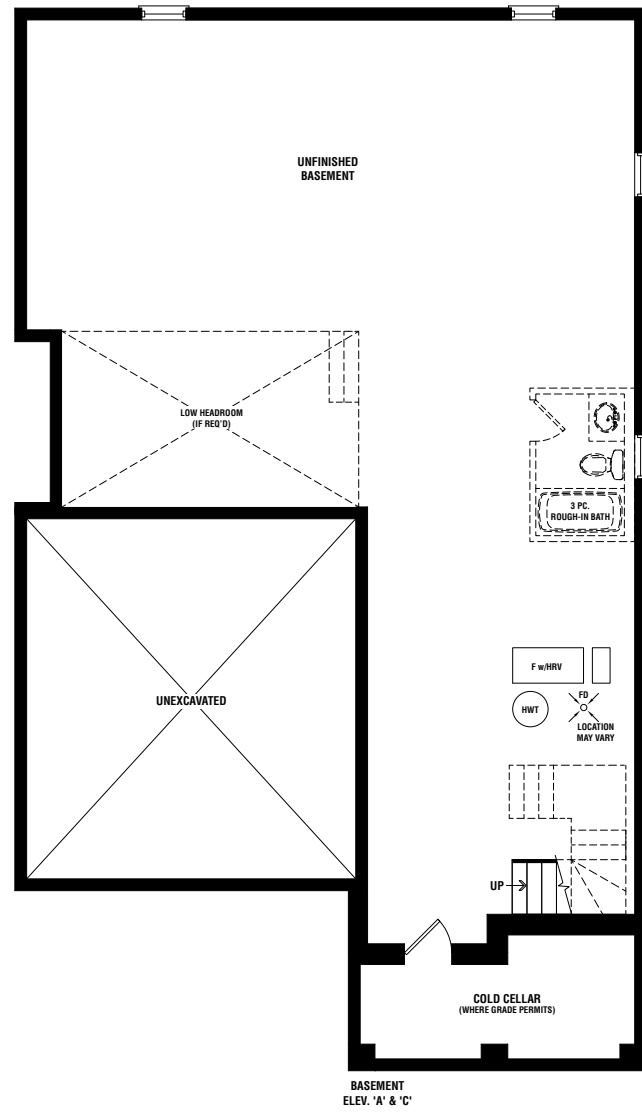

the queen.

Elevation A | 3220 Square Feet
 Elevation B | 3220 Square Feet
 Elevation C | 3215 Square Feet

DOUBLE CAR GARAGE DETACHED

Materials, specifications and floor plans are subject to change without notice. All renderings are artist's conceptions. All floor plans are approximate dimensions. Actual usable floor space may vary from the stated floor area. E. & O.E.
 4205