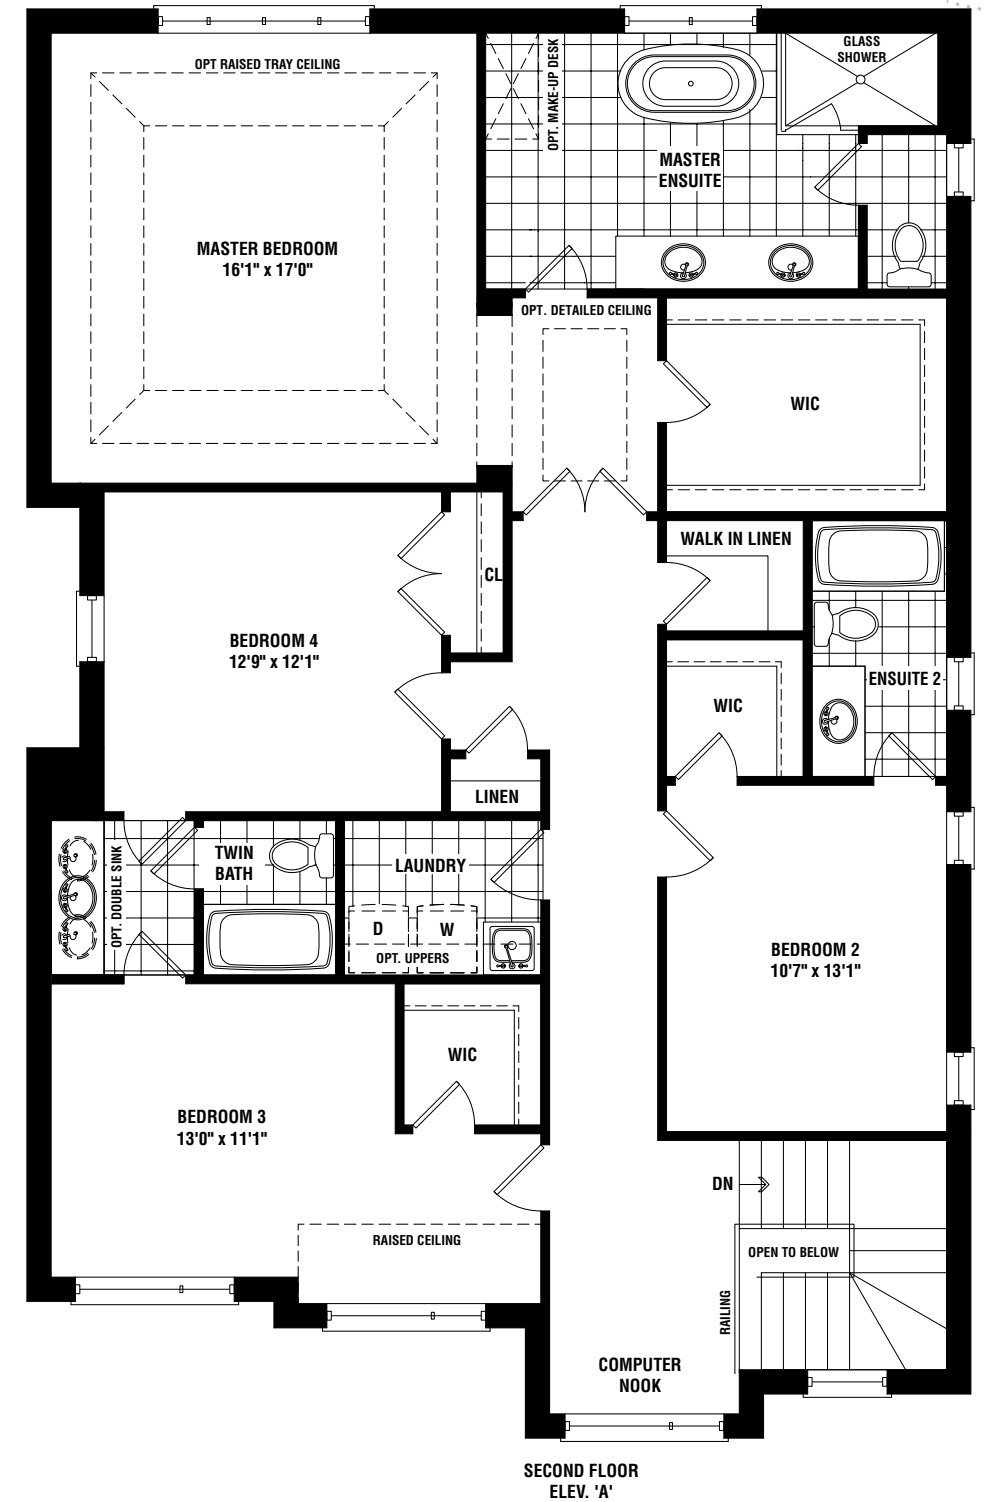

the queen.

Elevation A | 3220 Square Feet
 Elevation B | 3220 Square Feet
 Elevation C | 3215 Square Feet

DOUBLE CAR GARAGE DETACHED

Materials, specifications and floor plans are subject to change without notice. All renderings are artist's conceptions. All floor plans are approximate dimensions. Actual usable floor space may vary from the stated floor area. E. & O.E.
 4205