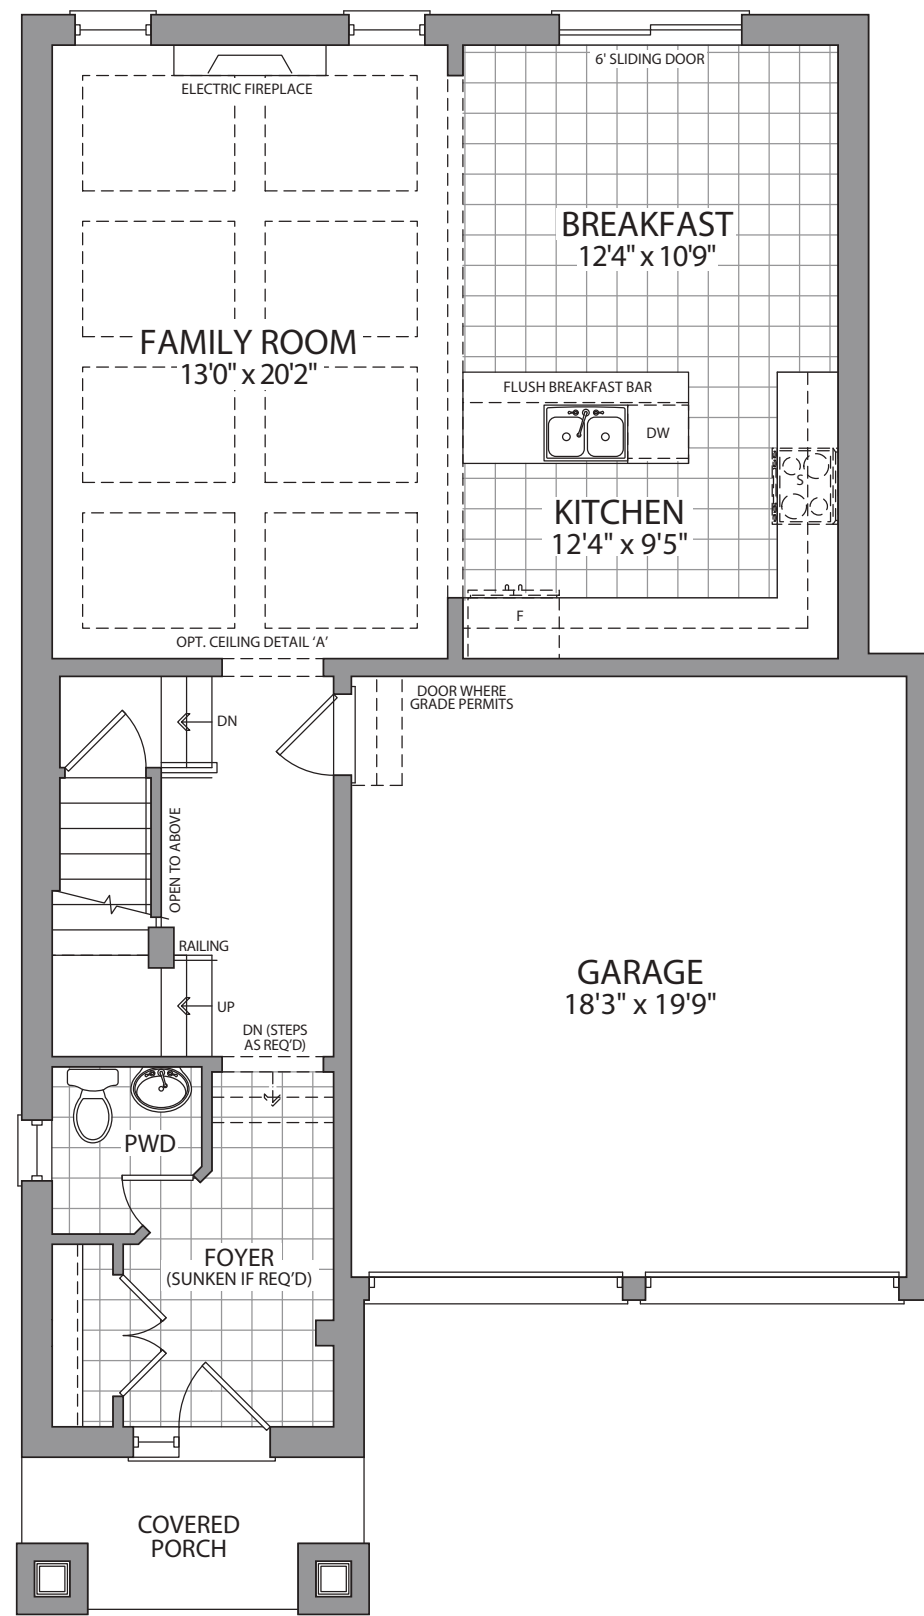

36-1

Elev. T - Traditional: 2105 sq. ft.  
 Elev. C - Contemporary: 2105 sq. ft.  
 Elev. F - Modern Farmhouse: 2105 sq. ft.

ELEV. T - TRADITIONAL

ELEV. C - CONTEMPORARY

ELEV. F - MODERN FARMHOUSE