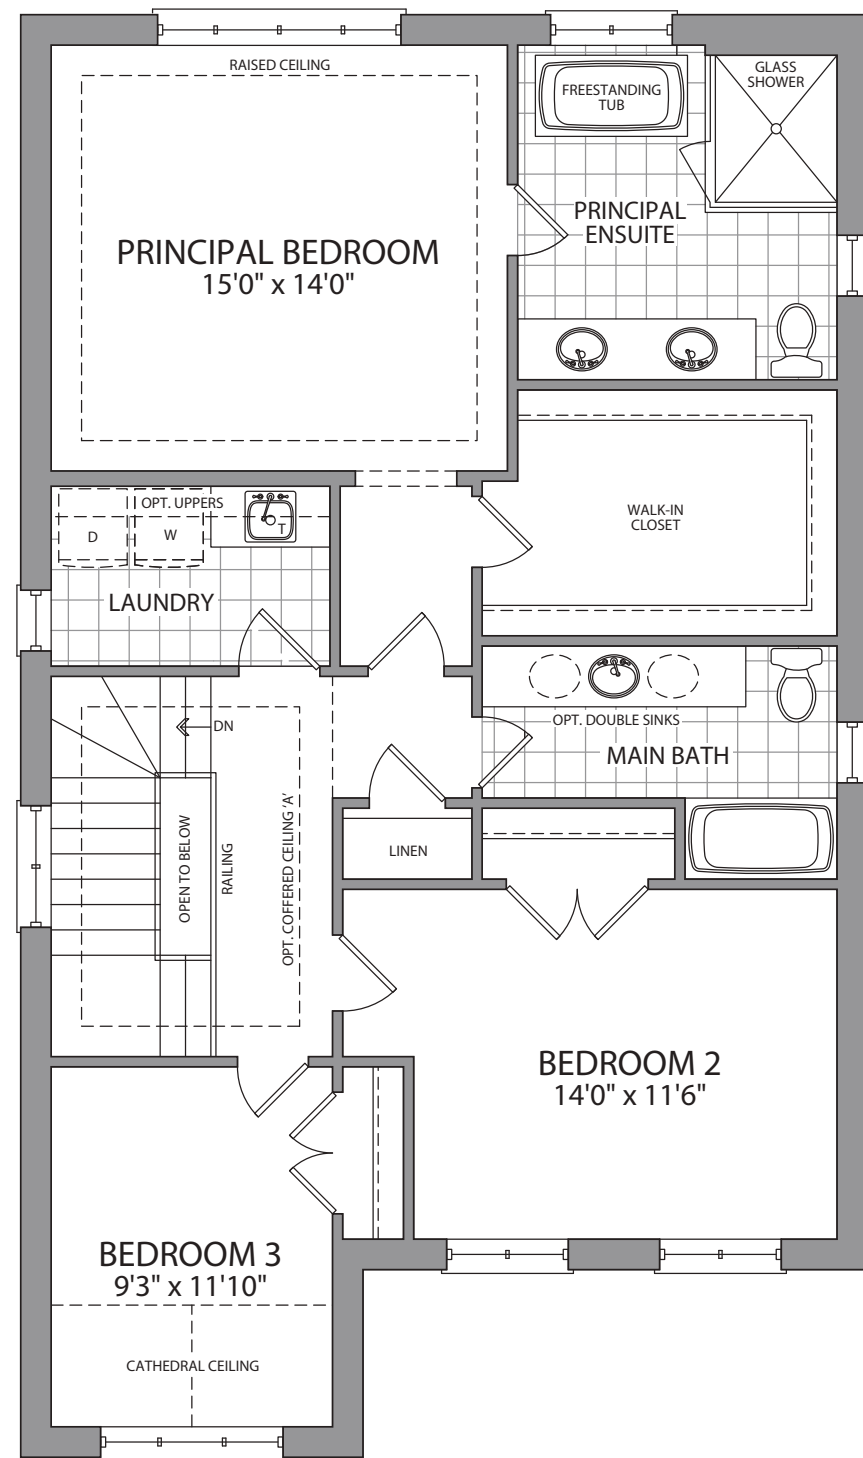

36-1

Elev. T - Traditional: 2105 sq. ft.  
 Elev. C - Contemporary: 2105 sq. ft.  
 Elev. F - Modern Farmhouse: 2105 sq. ft.

ELEV. T - TRADITIONAL

ELEV. C - CONTEMPORARY

ELEV. F - MODERN FARMHOUSE