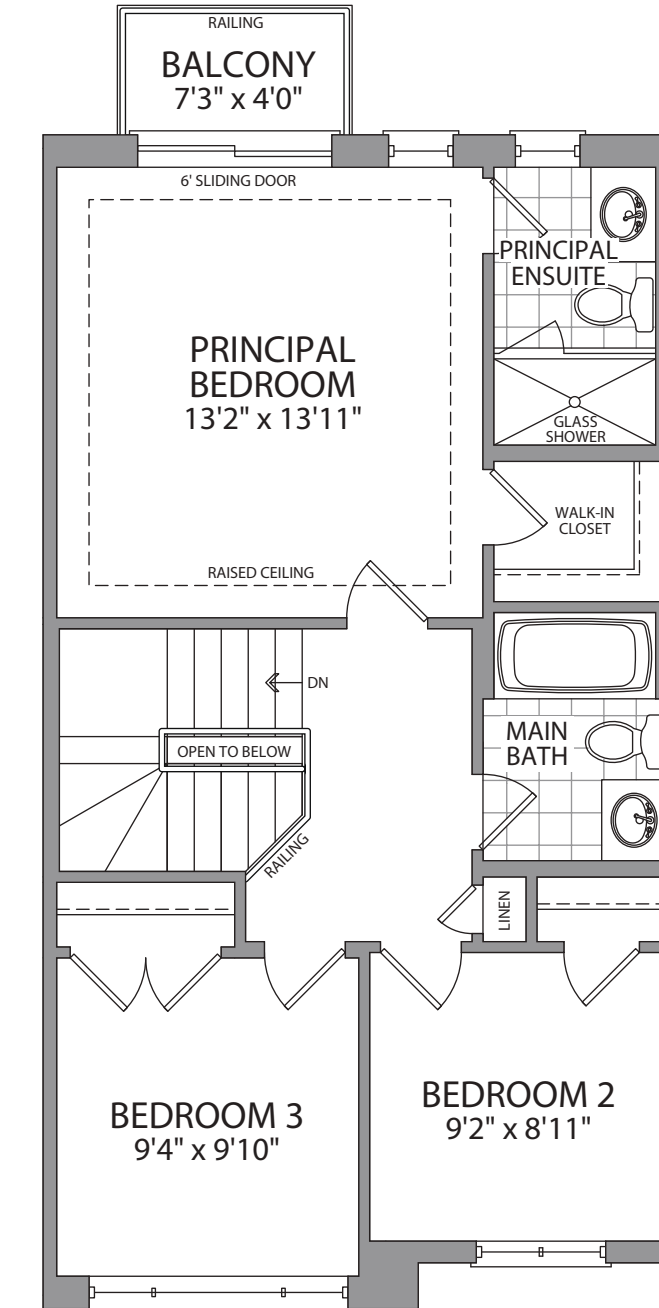

RL-TH-1

Elev. C - 1870 sq. ft.
Elev. F - 1870 sq. ft.

Actual usable floor space may vary from the stated floor area. Dimensions, plans, specifications and architectural detailing are subject to change without notice. All renderings and landscaping are artist's concept. E. & O. E.