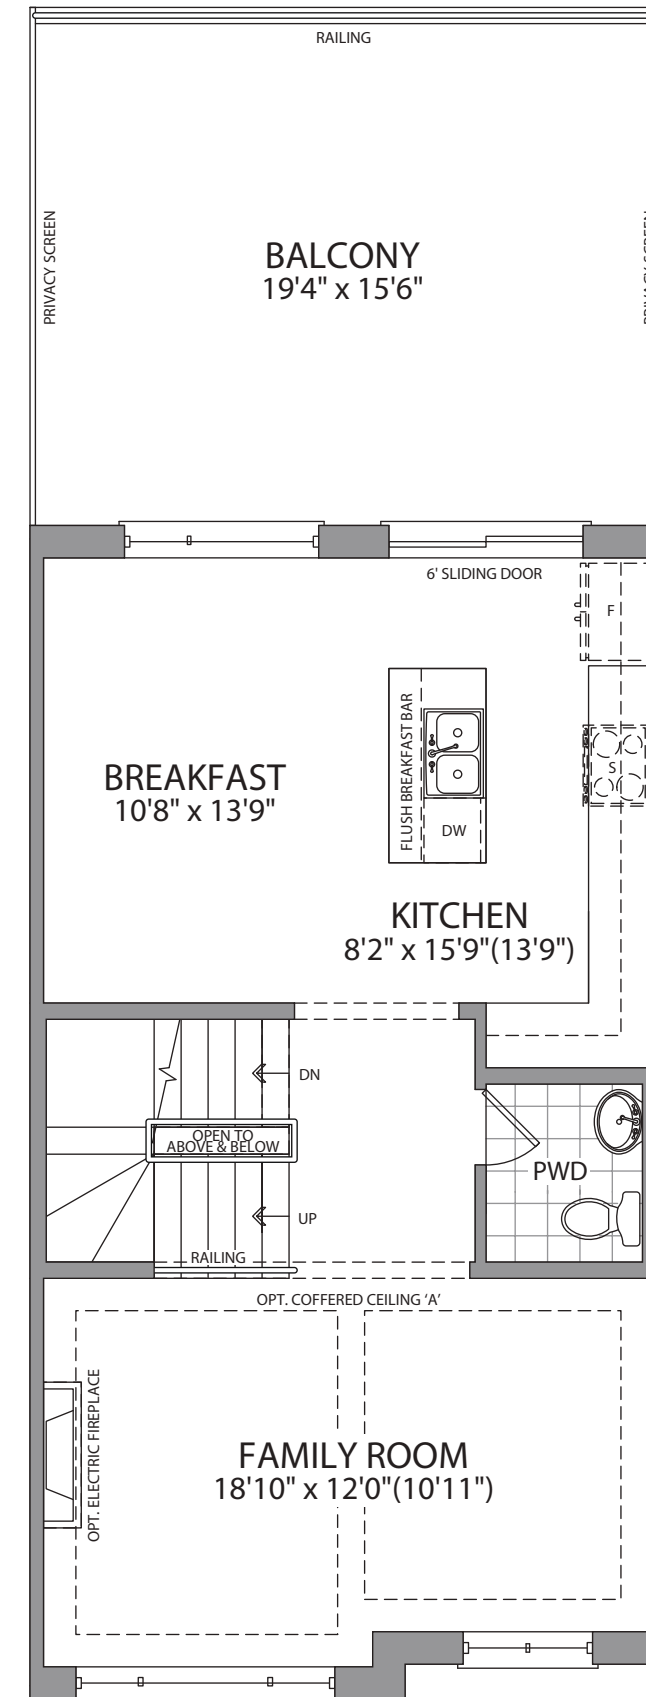

RL-TH-1

Elev. C - 1870 sq. ft.
Elev. F - 1870 sq. ft.

Actual usable floor space may vary from the stated floor area. Dimensions, plans, specifications and architectural detailing are subject to change without notice. All renderings and landscaping are artist's concept. E. & O. E.