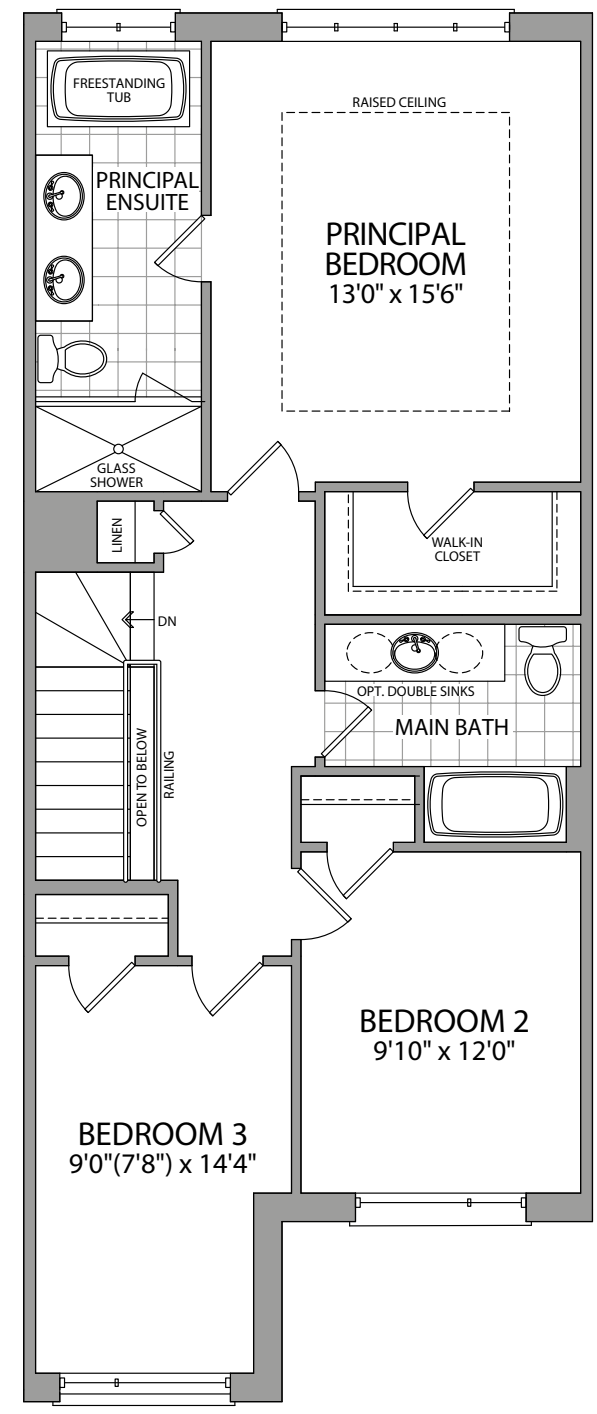

20-02

Elev. C - Contemporary: 1634 sq. ft.
Elev. F - Modern Farmhouse: 1634 sq. ft.

ELEV. C - CONTEMPORARY

ELEV. F - MODERN FARMHOUSE

MAIN FLOOR ELEV. C

UPPER FLOOR ELEV. C

OPT. UPPER FLOOR 4 BEDROOM PLAN ELEV. C

BASEMENT ELEV. C

MAIN FLOOR ELEV. F

UPPER FLOOR ELEV. F

OPT. UPPER FLOOR 4 BEDROOM PLAN ELEV. F

BASEMENT ELEV. F