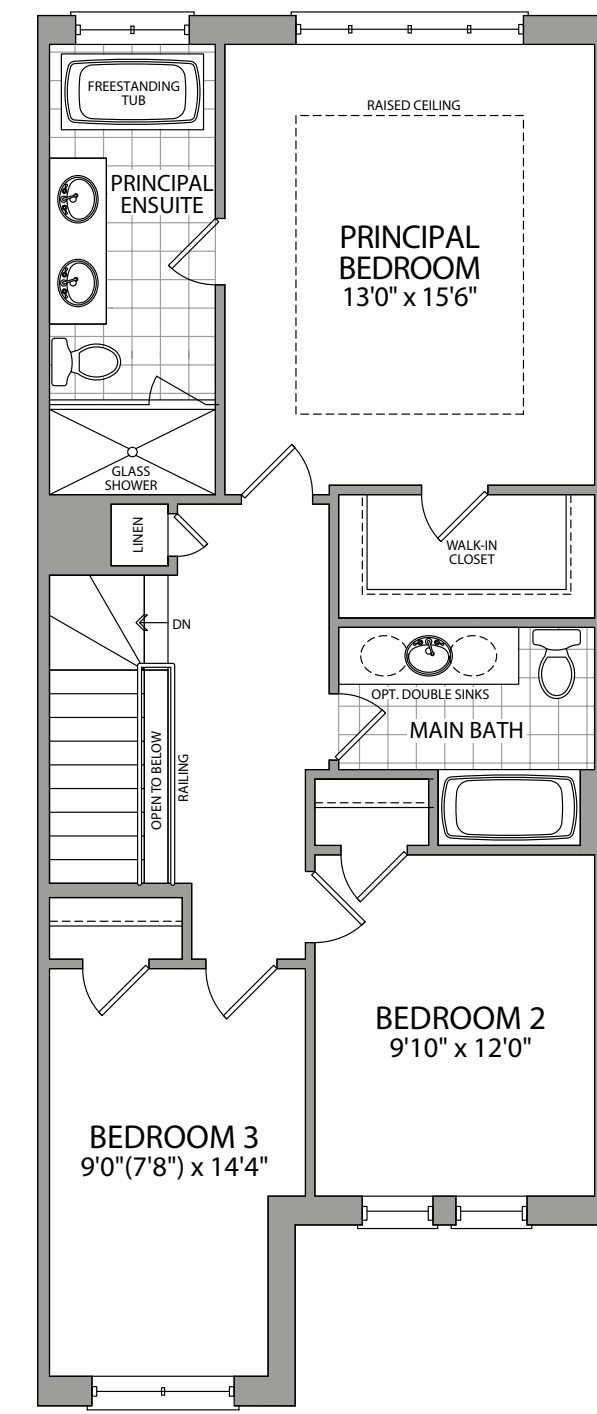

20-02

Elev. C - Contemporary: 1634 sq. ft.
Elev. F - Modern Farmhouse: 1634 sq. ft.

ELEV. C - CONTEMPORARY

ELEV. F - MODERN FARMHOUSE

MAIN FLOOR ELEV. C

UPPER FLOOR ELEV. C

OPT. UPPER FLOOR 4 BEDROOM PLAN ELEV. C

BASEMENT ELEV. C

MAIN FLOOR ELEV. F

UPPER FLOOR ELEV. F

OPT. UPPER FLOOR 4 BEDROOM PLAN ELEV. F

BASEMENT ELEV. F