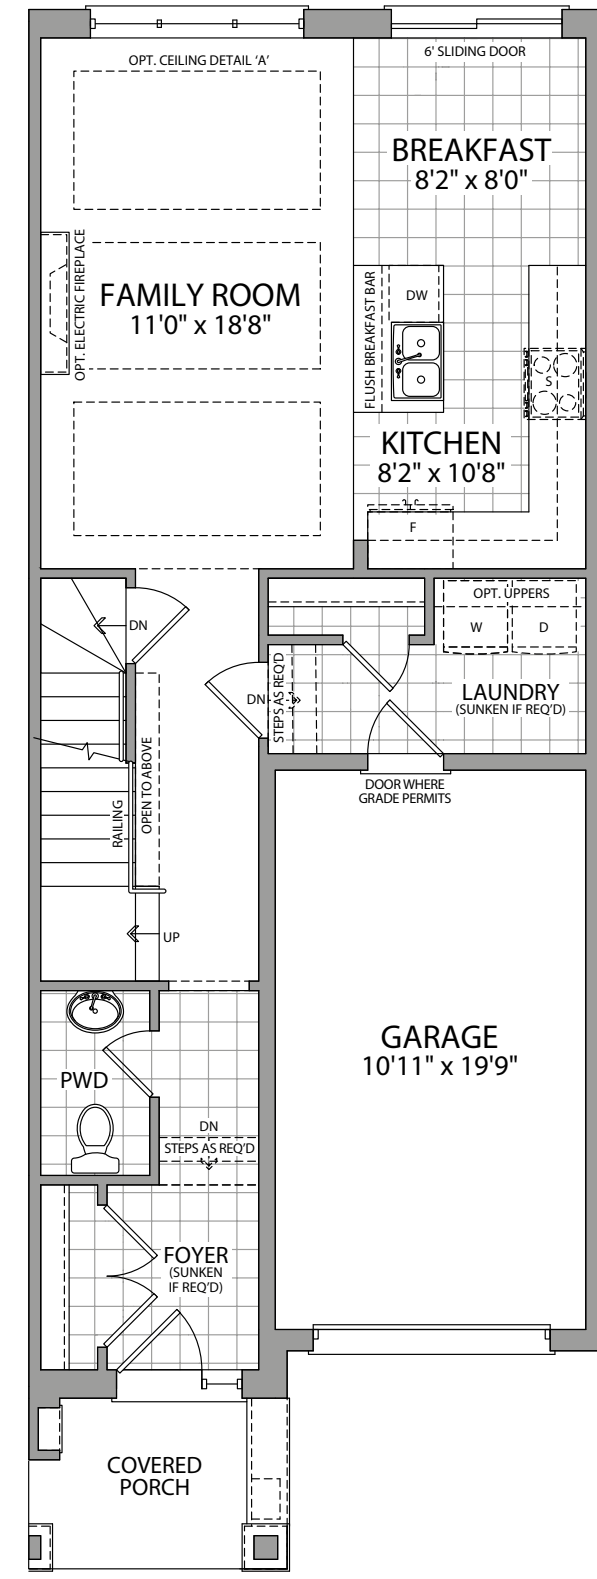

20-02

Elev. C - Contemporary: 1634 sq. ft.
Elev. F - Modern Farmhouse: 1634 sq. ft.

ELEV. C - CONTEMPORARY

ELEV. F - MODERN FARMHOUSE

MAIN FLOOR ELEV. C

UPPER FLOOR ELEV. C

OPT. UPPER FLOOR 4 BEDROOM PLAN ELEV. C

BASEMENT ELEV. C

MAIN FLOOR ELEV. F

UPPER FLOOR ELEV. F

OPT. UPPER FLOOR 4 BEDROOM PLAN ELEV. F

BASEMENT ELEV. F